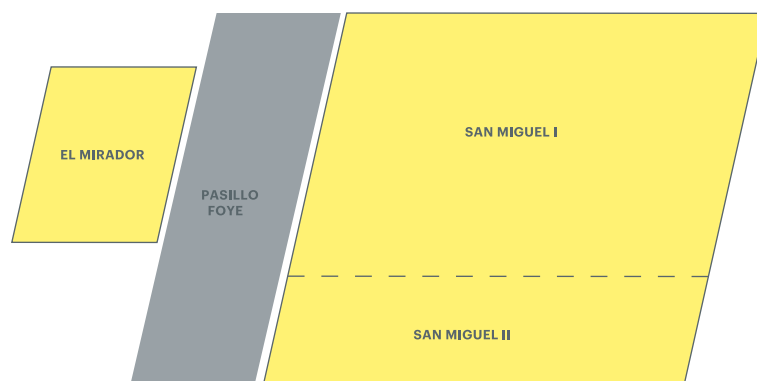

Floor Plans + Capacity Chart

ROOM NAME	TOTAL M2	DIMENSIONS M2	CEILING HEIGHT M2	THEATER	CLASSROOM	U-SHAPE	HOLLOW SQUARE	RECEPTION	BANQUET	HALF MOON 6
GRAND LEVEL										
SAN MIGUEL I	300	18 X 16	5.5	300	144	62	70	300	180	90
SAN MIGUEL II	165	10 X 16	5.5	140	64	36	48	110	90	54
EL MIRADOR	43	10 X 5.48	4	NA	NA	14	NA	NA	NA	NA

Stay Productive

CONNECT

The Westin Cozumel offers a convention center for up to 300 people that can be divided and conditioned according to the number of participants. "El Mirador" is an exclusive room for 25 people, located on the second floor offering a spectacular view of the Caribbean sea. Fully equipped, decorated and designed to stimulate productivity.

The best location with impressive versatile spaces and the quality of our services guarantees unforgettable corporate experiences.

All of our guestrooms are ocean view.

Clasic	22	38 m2
Clasic with Balcony	114	42 m2
Cabañas	2	50 m2
Deluxe	8	58 m2
Jr. Suite	2	82 m2
Suite	2	105 m2
Master Suite	2	122 m2
Total	152	